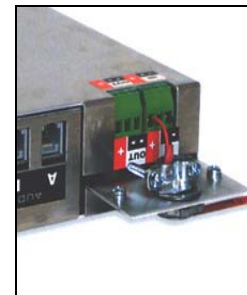

16 gauge, 2 conductor