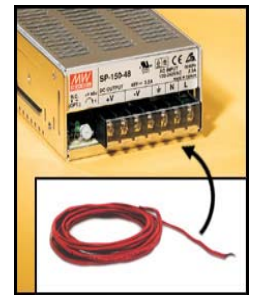

16 gauge, 2 conductor