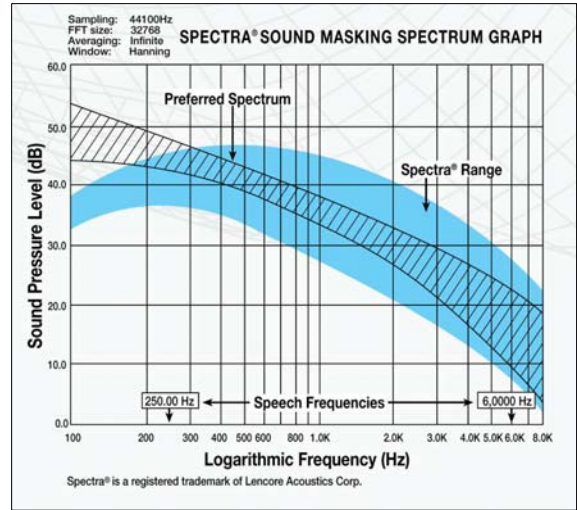

The Spectrum Graph on following page (measured in A-scale) depicts the range of spectra attained with standard fiberglass or mineral ceiling tile. The lower spectra provides for the most unobtrusive sound, while the upper spectra provide for maximum speech privacy.

Loudspeaker:

- 5-inch-wide dispersion
- Power Rating: 10 watts RMS
- Frequency Response: 50-12,000 Hz
- Impedance: 16 Ohms
- Resonance: 82 Hz
- Magnet Weight: 10 oz.
- Magnet Structure Weight: 26 oz.
- Cone: Formed Fiber
- Cone Suspension: High Compliance Foam
- Voice Coil: 1-inch diameter
- Voice Coil Form: Anodized Aluminum