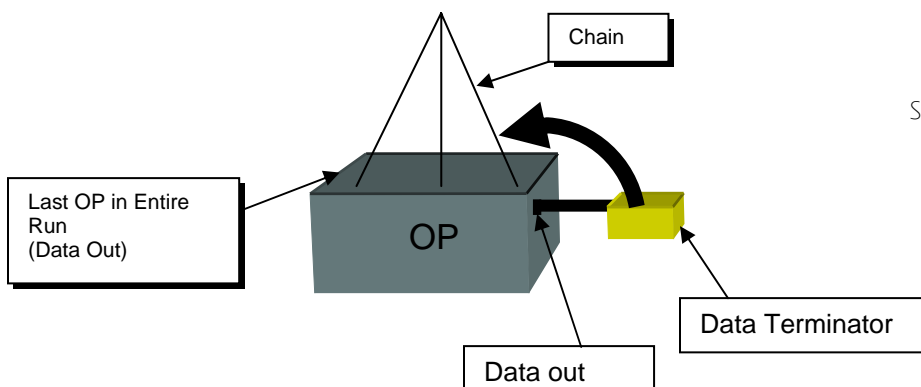

Masking/Paging Units are UL Listed for use in air handling spaces

Other Systems Also Available

Spectra i.Net™ (Networked); Spectra®; CrossNet™ (Networked); Crossways™

In-plenum and direct field all available with paging/music.