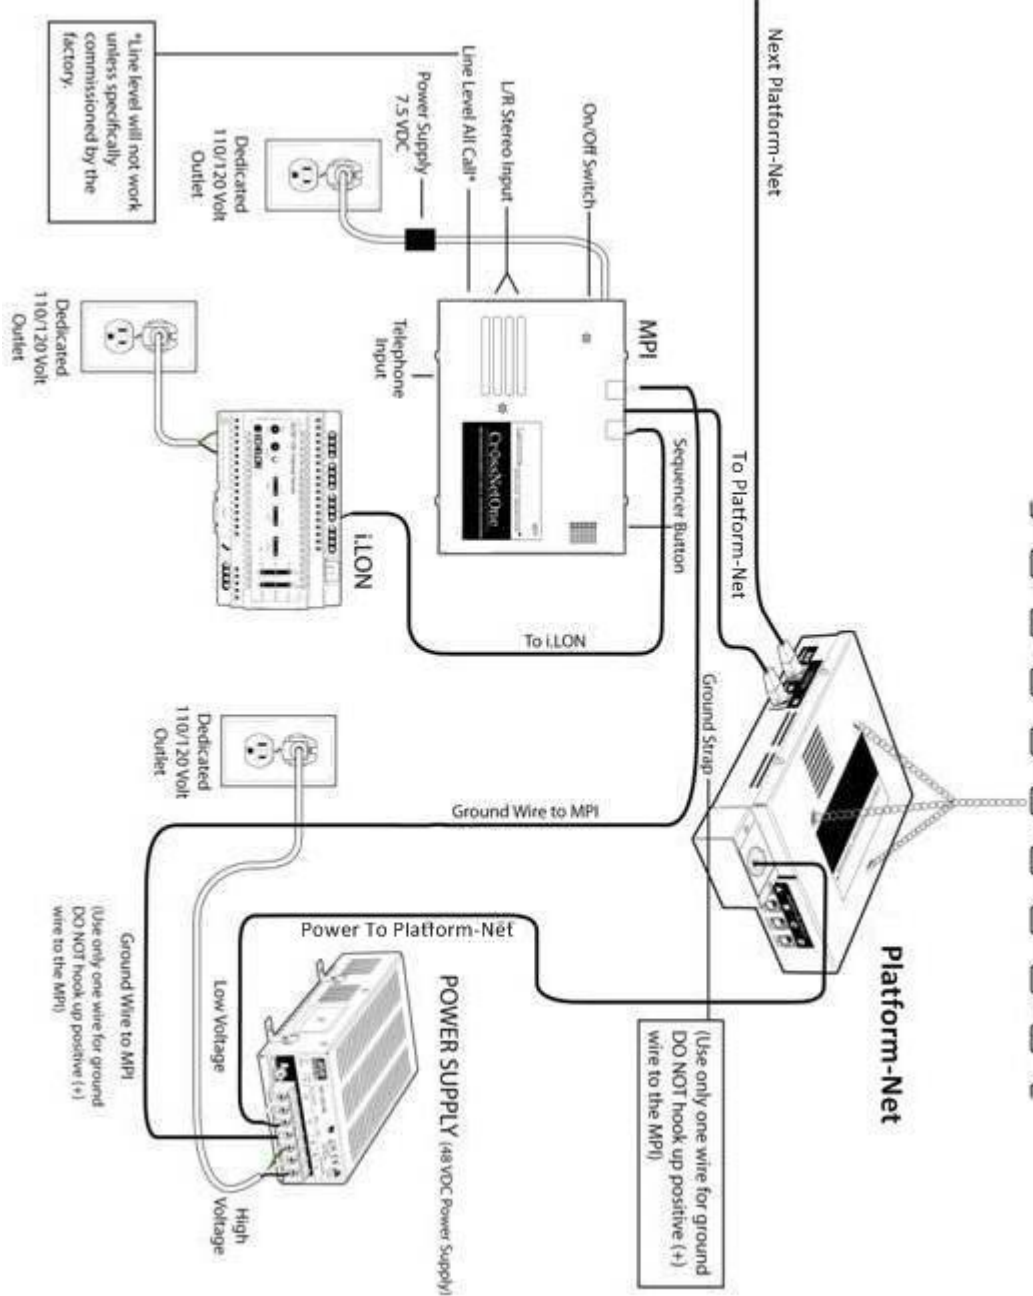

When the MPI is connected to the CrossNetOne's™ web appliance (i.LON®) programming can be set for up to 1.5 million square feet of space through a single device. The creation, modification, addition and deletion of zones or groups for paging and masking can be easily controlled through the i.LON's® 100 web browser using the included Lencore Sound Manager. No software or proprietary software needs to be installed on the client's side. The Lencore CrossNetOne™ System is an open platform system. In addition, volume and equalizer settings for paging and music can be programmed through the Sound Manager offering tremendous adjustment and control capabilities with unprecedented flexibility.

POWER SUPPLY:

Input from building power: 100-240 VAC,, 50-60 Hz, 1.0A
Output to MPI device: 7.5 VDC, 4.0A, 30W max.

DIMENSIONS: 6" × 8 3/8" × 1 7/8"

Lencore

THE LEADING MANUFACTURER OF SOUND MASKING SYSTEMS.

A GREAT SOUND MAKES NO NOISE®

CROSSNET-ONE™ SOUND MASKING SYSTEM

Music Page Interface (MPI) Specifications – Model #G5 (page 2)

Wiring Schematic for CrossNetOne's™ Music Page Interface (MPI)

Other Systems Also Available