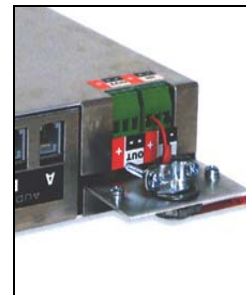

16 gauge, 2 conductor